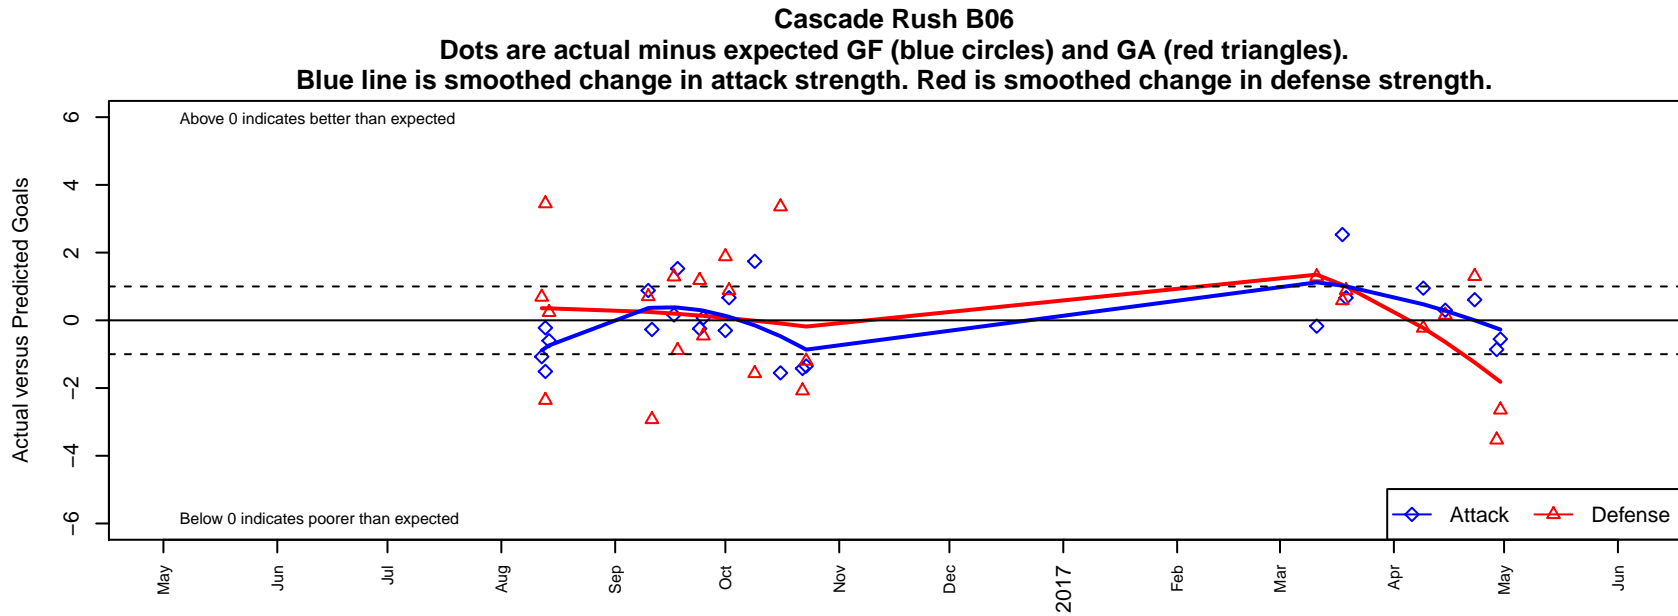

Cascade Rush B06

Cascade Rush FC
 Bend, OR
 B06 total strength=560
 attack=0.74 defense=0.26
 fall league = PTT B06 Div 1 White
 spr league = Spr OYS B06 Div 1 Blue

alt names used:
 CASCADE RUSH 06 (OR)
 Cascade Rush 06B
 Cascade Rush 06B

Venues played:
 2016 Bend Premier Cup Darlington Nagbe (Go
 2016 PTT B06 Division 1 White
 2016 Spr OYS B06 Division 1 Blue

**attack and defense variance (black dot)
relative to other teams
and top 10 in region**