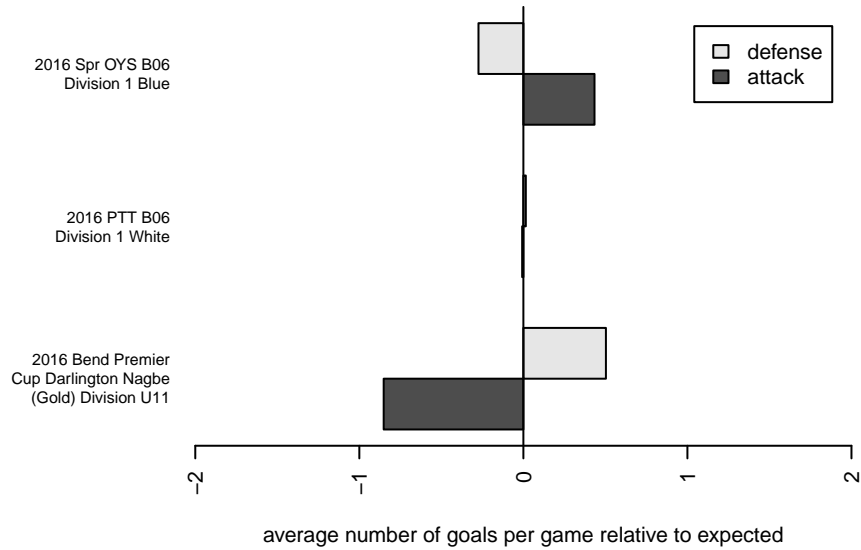

Performance relative to 13 month average