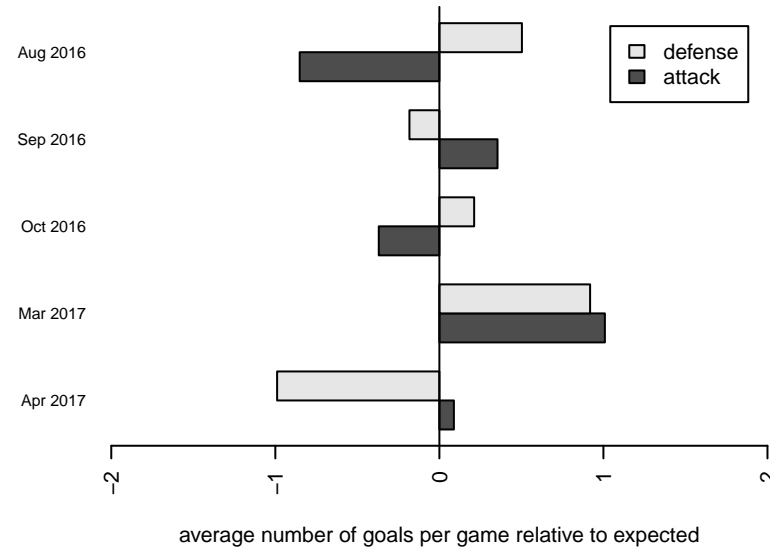

Performance relative to 13 month average