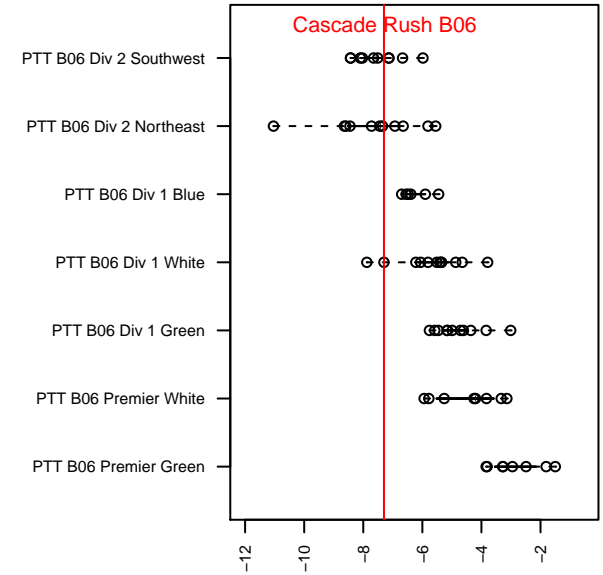

**attack and defense rating
relative to others at age
and all opponents in last 13 months**